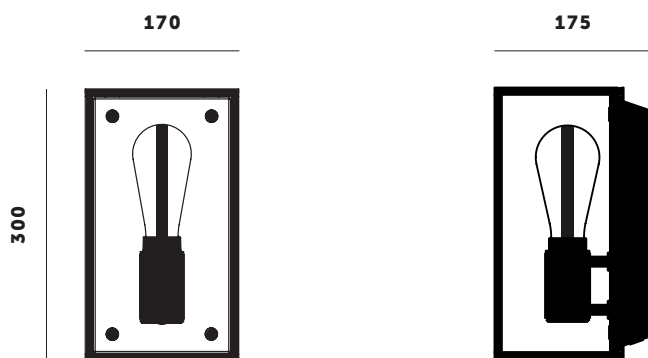

BUSTER + PUNCH

LONDON

CAGED WALL / MEDIUM

TECH SPEC

CAGED WALL / MEDIUM
BLACK MARBLE

CAGED WALL / MEDIUM
WHITE MARBLE

CAGED WALL / MEDIUM

CAGED Wall / Medium is the perfect medium sized wall light which is versatile for many applications. The light is made from a matt black metal cage and comes with a changeable back panel. Caged Wall / Medium can work on its own or in linear procession for maximum impact.

busterandpunch.com
info@busterandpunch.com

BUSTER + PUNCH

LONDON

CAGED WALL / MEDIUM

TECH SPEC

SPECIFICATIONS:

Wall light
 Matt black metal cage
 Matt black knurled details
 E27 / 200-240V / IP20
 Buster Bulb / Crystal (sold separately)

MOUNTING OPTIONS:

 Wall surface mounted

BACKPLATE FINISH	SKU	LIGHT SOURCE (OPTIONAL):
 White marble  Black Marble	<p>RCA-14272</p> <p>RCA-02273</p>	<p>1 x BUSTER BULB 5W dimmable warm white LED E27 screw</p>